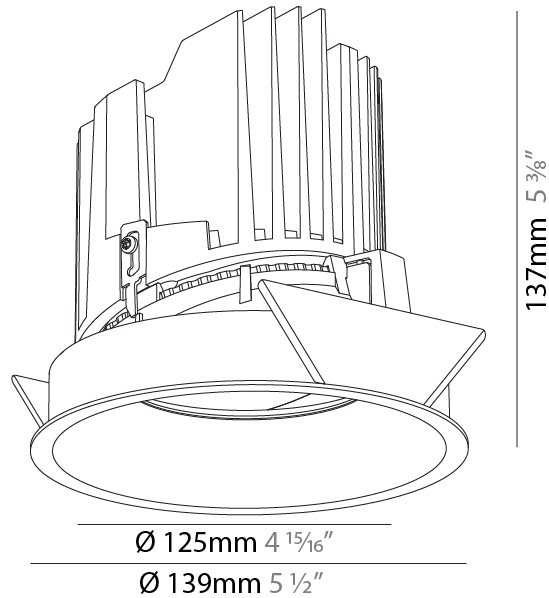

PHYSICAL

Shape: Round
Diameter (mm): 139
Diameter (in): 5 1/2
Height (mm): 137
Height (in): 5 3/8
Ceiling Thickness (mm): 10 / 12.5 / 15
Ceiling Thickness (in): 3/8 or 1/2 or 9/16
Min. Recessing Depth (mm): 150
Min. Recessing Depth (in): 5 7/8
Light Distribution: Adjustable / Downlight
Weight (kg): 0.856
Weight (lbs): 1.89
Fixture Finish: SSR / BKV / CWI / CRY / HAB / UFT / ITA / RUA / FTG / MYG / LOD / PUS / FRO / FUP / KIA / POP / BLS / SPG / MEY / GOH / GUM / CHC / COM / ABZ / JAG / OBR / MOS / ROR
Fixture Material: Aluminum Die Cast
Cut-out Measurements: 130mm / 5 1/8"

ELECTRICAL

Lamp Type: LED (Zhaga Standard)
Input Wattage (W): 28.6
Total Output Wattage (W): 26
Dimming: Tri-Mode (Non-Dimming and Phase Dimming (120Vac only) and 0-10V Dimming)
Driver Included: No
Driver Location: Recessed Housing
Driver Type: Constant Current - Universal
Driver Class: Class 2
Housing: See components
Input Voltage (V): 120 - 277
Constant Current (MA): 700

LED

Number of LEDs: 1
Color Temperature (°K): 2700 / 3000 / 3500 / 4000
Max. Delivered Lumen (lm): 2030 / 2080 / 2185 / 2230
Nominal Lumen (lm): 3210 / 3290 / 3459 / 3530
CRI: >90 CRI
Efficiency (%): 0.631
Lamp Life (hrs): 50000

OPTICAL

Reflector: 20 / 40 / 60
Adjustability: Rotational 355°; Tilt 10°

RATINGS AND CERTIFICATIONS

Certified By: Certified for North American Standards
IP rating: IP20

	130mm 5 1/8"	150mm 5 7/8"	10 | 15mm 3/8" | 9/16"	10°	355°