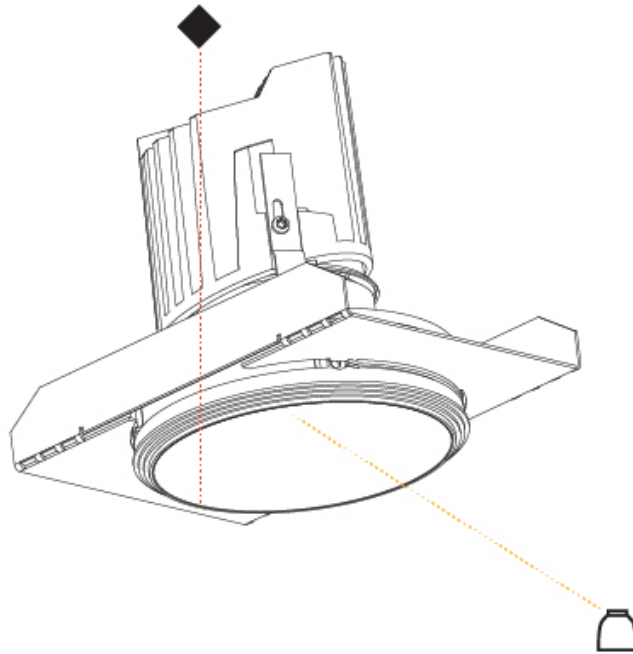

## BIONIQ ROUND SEMI ADJUSTABLE TRIMLESS

A35528-

PROJECT \_\_\_\_\_

TYPE \_\_\_\_\_

SPECIFIER \_\_\_\_\_

QUANTITY \_\_\_\_\_

DATE \_\_\_\_\_

PROJECT
TYPE
SPECIFIER
QUANTITY
DATE